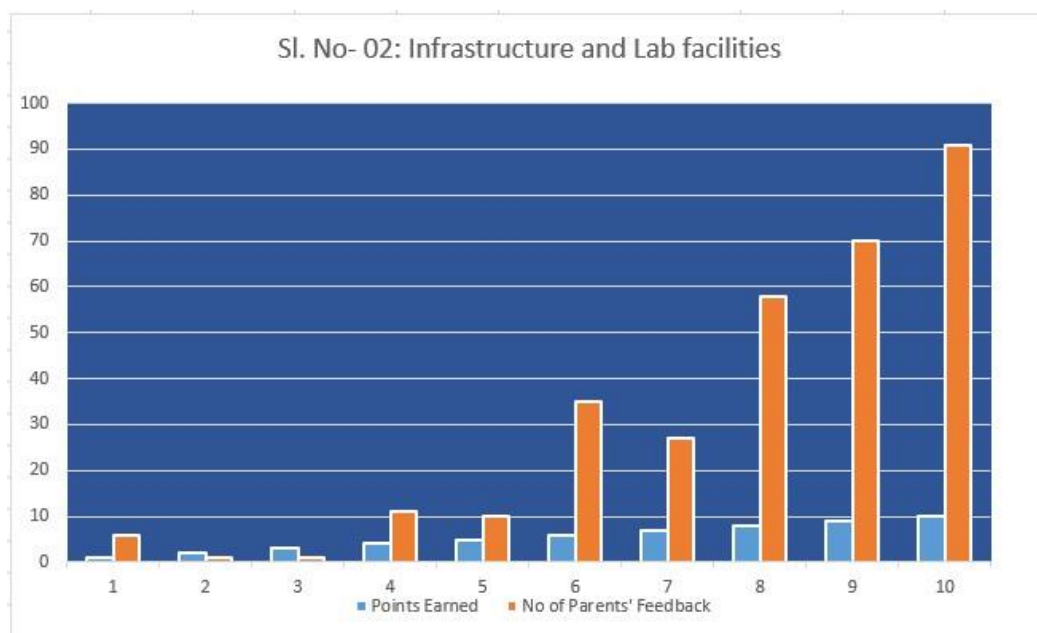

EGRA SARADA SHASHI BHUSAN COLLEGE

Analysis Report – Parents' Feedback -2023-2024

No. of Total Feedbacks Collected: **310**.

Academic Year: 2023-2024

In 10 Point Scale-- '1' means 'Very Poor' and '10' Means 'Excellent'

In 10 Point Scale-- '1' means 'Very Poor' and '10' Means 'Excellent'

In 10 Point Scale-- '1' means 'Very Poor' and '10' Means 'Excellent'

In 10 Point Scale-- '1' means 'Very Poor' and '10' Means 'Excellent'

Sl. No- 05: Library facilities in the college

In 10 Point Scale-- '1' means 'Very Poor' and '10' Means 'Excellent'

Sl. No- 06: Sports and Cultural activities

In 10 Point Scale-- '1' means 'Very Poor' and '10' Means 'Excellent'

In 10 Point Scale-- '1' means 'Very Poor' and '10' Means 'Excellent'

In 10 Point Scale-- '1' means 'Very Poor' and '10' Means 'Excellent'

Sl. No- 11: Evaluation and feedback mechanism

In 10 Point Scale-- '1' means 'Very Poor' and '10' Means 'Excellent'