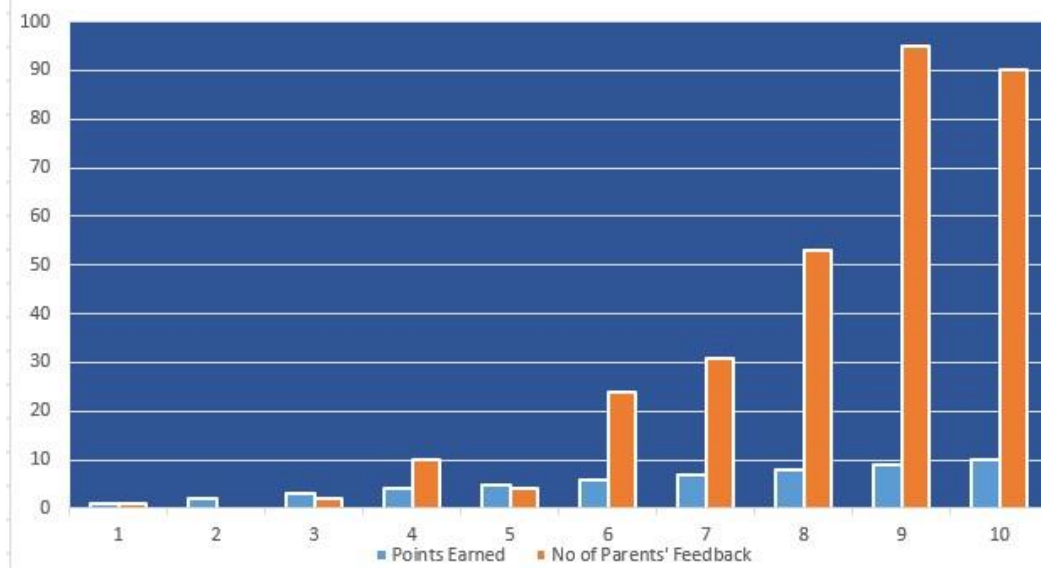

Sl. No- 05: Library facilities in the college

In 10 Point Scale-- '1' means 'Very Poor' and '10' Means 'Excellent'

Sl. No- 06: Sports and Cultural activities

In 10 Point Scale-- '1' means 'Very Poor' and '10' Means 'Excellent'

Sl. No- 07: Students' counselling and guidance

In 10 Point Scale-- '1' means 'Very Poor' and '10' Means 'Excellent'

Sl. No- 08: Use of information and Communication & Technology in the college

In 10 Point Scale-- '1' means 'Very Poor' and '10' Means 'Excellent'

In 10 Point Scale-- '1' means 'Very Poor' and '10' Means 'Excellent'

In 10 Point Scale-- '1' means 'Very Poor' and '10' Means 'Excellent'

Sl. No- 11: Evaluation and feedback mechanism

In 10 Point Scale-- '1' means 'Very Poor' and '10' Means 'Excellent'

Sl. No- 12: Examination system of the college

In 10 Point Scale-- '1' means 'Very Poor' and '10' Means 'Excellent'

In 10 Point Scale-- '1' means 'Very Poor' and '10' Means 'Excelle