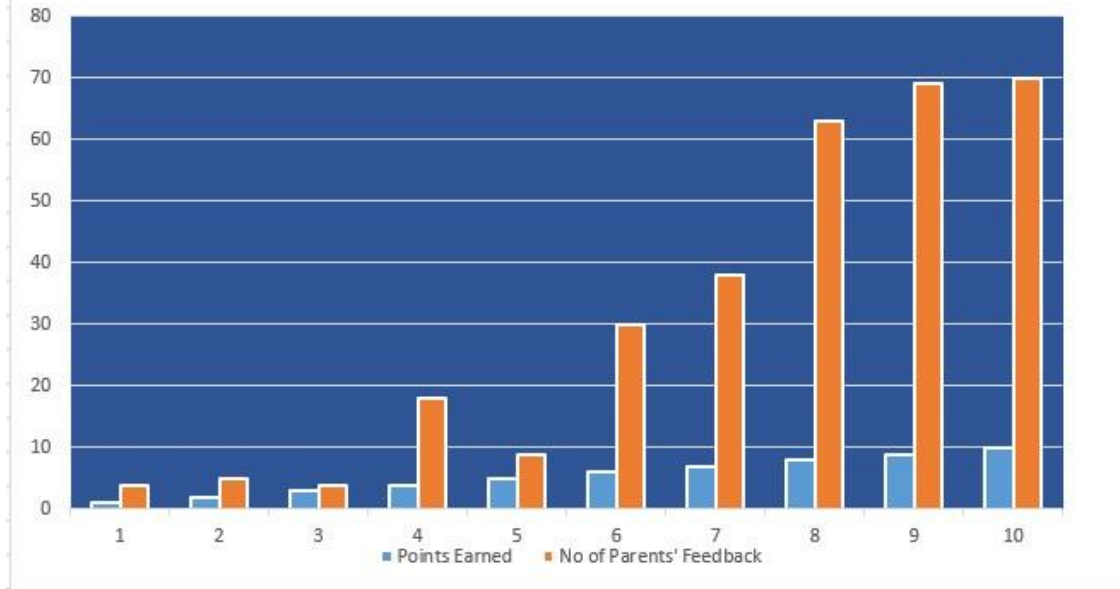

In 10 Point Scale-- '1' means 'Very Poor' and '10' Means 'Excellent'

In 10 Point Scale-- '1' means 'Very Poor' and '10' Means 'Excellent'

In 10 Point Scale-- '1' means 'Very Poor' and '10' Means 'Excellent'

Sl. No- 05: Library facilities in the college

In 10 Point Scale-- '1' means 'Very Poor' and '10' Means 'Excellent'

Sl. No- 06: Sports and Cultural activities

In 10 Point Scale-- '1' means 'Very Poor' and '10' Means 'Excellent'

Sl. No- 07: Students' counselling and guidance

In 10 Point Scale-- '1' means 'Very Poor' and '10' Means 'Excellent'

Sl. No- 08: Use of information and Communication & Technology in the college

In 10 Point Scale-- '1' means 'Very Poor' and '10' Means 'Excellent'

In 10 Point Scale-- '1' means 'Very Poor' and '10' Means 'Excellent'

In 10 Point Scale-- '1' means 'Very Poor' and '10' Means 'Excellent'

Sl. No- 11: Evaluation and feedback mechanism

In 10 Point Scale-- '1' means 'Very Poor' and '10' Means 'Excellent'