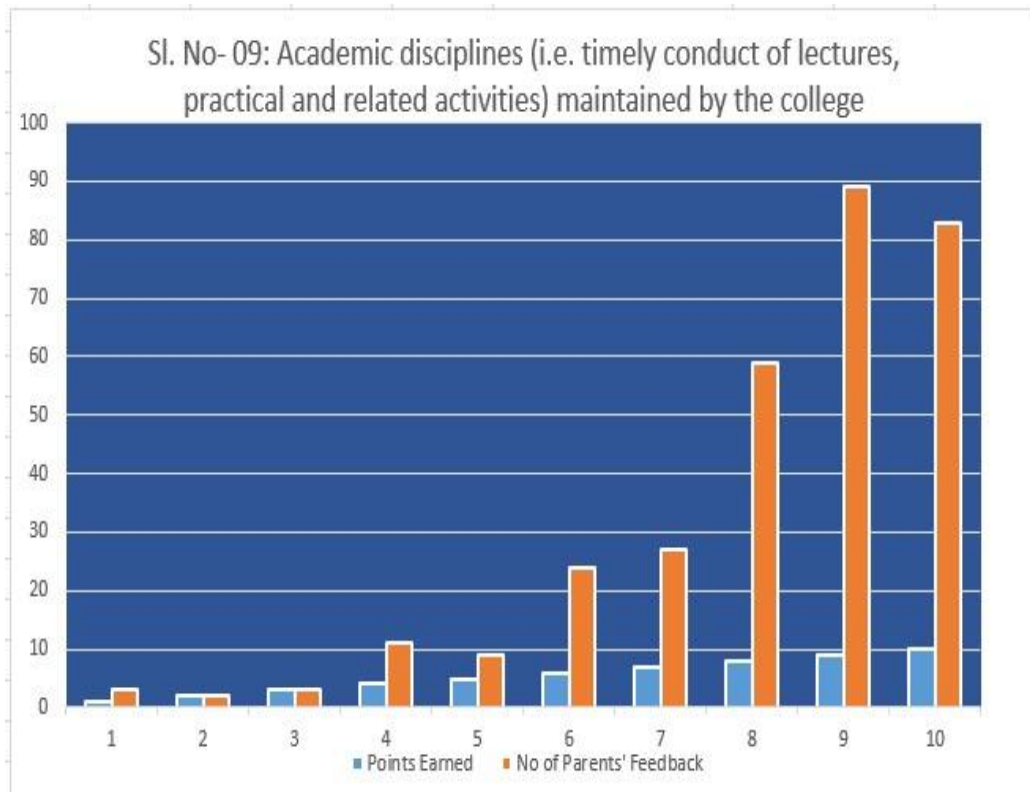

Sl. No- 05: Library facilities in the college

In 10 Point Scale-- '1' means 'Very Poor' and '10' Means 'Excellent'

Sl. No- 06: Sports and Cultural activities

In 10 Point Scale-- '1' means 'Very Poor' and '10' Means 'Excellent'

Sl. No- 07: Students' counselling and guidance

In 10 Point Scale-- '1' means 'Very Poor' and '10' Means 'Excellent'

Sl. No- 08: Use of information and Communication & Technology in the college

In 10 Point Scale-- '1' means 'Very Poor' and '10' Means 'Excellent'

In 10 Point Scale-- '1' means 'Very Poor' and '10' Means 'Excellent'

In 10 Point Scale-- '1' means 'Very Poor' and '10' Means 'Excellent'

Sl. No- 11: Evaluation and feedback mechanism

In 10 Point Scale-- '1' means 'Very Poor' and '10' Means 'Excellent'

Sl. No- 12: Examination system of the college

In 10 Point Scale-- '1' means 'Very Poor' and '10' Means 'Excellent'

In 10 Point Scale-- '1' means 'Very Poor' and '10' Means 'Excelle