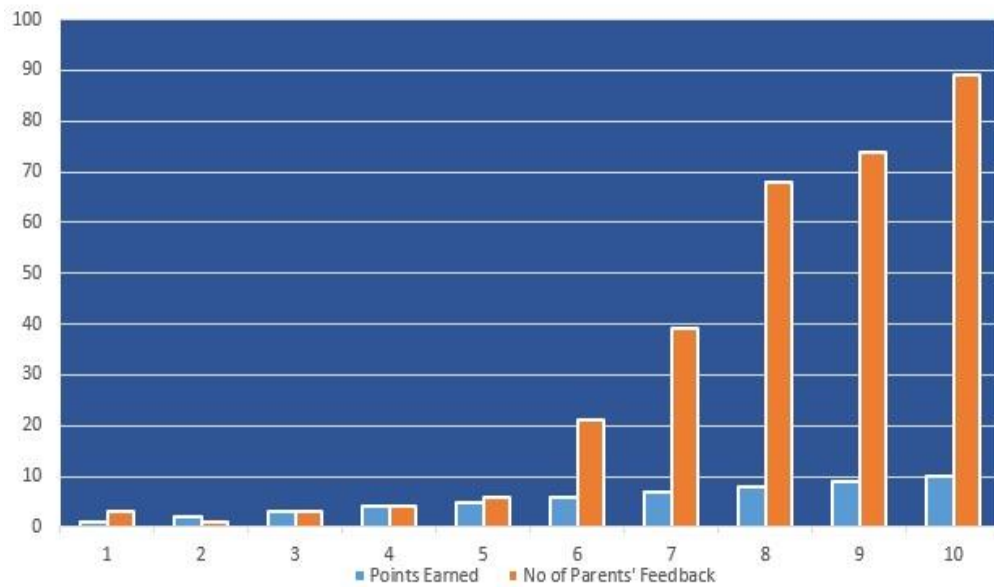

In 10 Point Scale-- '1' means 'Very Poor' and '10' Means 'Excellent'

In 10 Point Scale-- '1' means 'Very Poor' and '10' Means 'Excellent'

In 10 Point Scale-- '1' means 'Very Poor' and '10' Means 'Excellent'

Sl. No- 05: Library facilities in the college

In 10 Point Scale-- '1' means 'Very Poor' and '10' Means 'Excellent'

Sl. No- 06: Sports and Cultural activities

In 10 Point Scale-- '1' means 'Very Poor' and '10' Means 'Excellent'

In 10 Point Scale-- '1' means 'Very Poor' and '10' Means 'Excellent'

In 10 Point Scale-- '1' means 'Very Poor' and '10' Means 'Excellent'

Sl. No- 11: Evaluation and feedback mechanism

In 10 Point Scale-- '1' means 'Very Poor' and '10' Means 'Excellent'