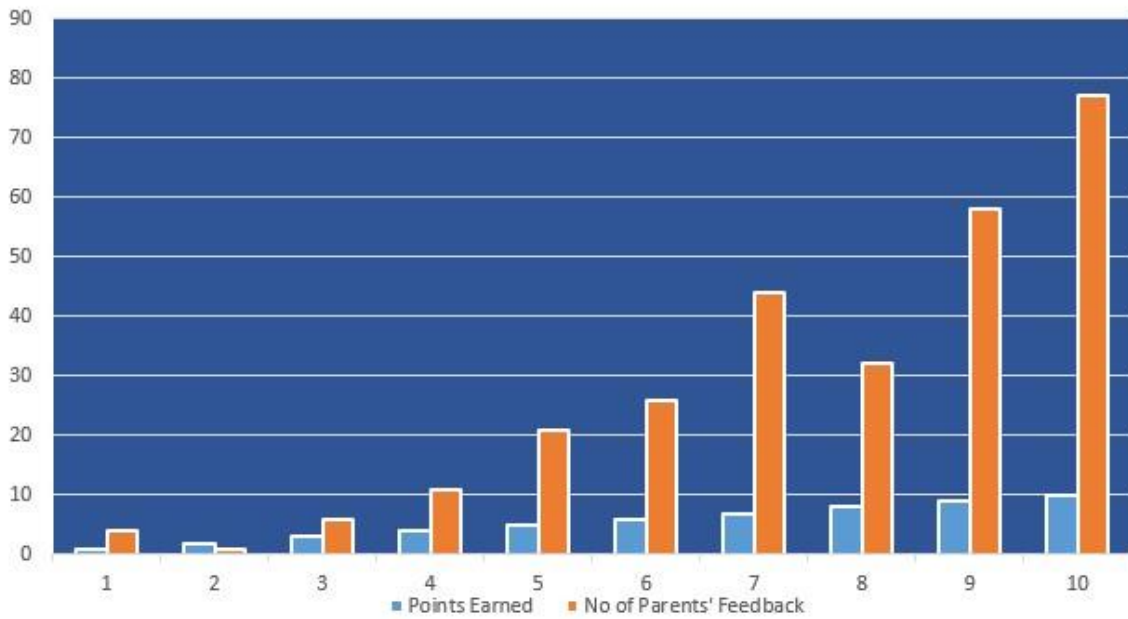

In 10 Point Scale-- '1' means 'Very Poor' and '10' Means 'Excellent'

In 10 Point Scale-- '1' means 'Very Poor' and '10' Means 'Excellent'

In 10 Point Scale-- '1' means 'Very Poor' and '10' Means 'Excellent'

Sl. No- 05: Library facilities in the college

In 10 Point Scale-- '1' means 'Very Poor' and '10' Means 'Excellent'

Sl. No- 06: Sports and Cultural activities

In 10 Point Scale-- '1' means 'Very Poor' and '10' Means 'Excellent'

Sl. No- 07: Students' counselling and guidance

In 10 Point Scale-- '1' means 'Very Poor' and '10' Means 'Excellent'

Sl. No- 08: Use of information and Communication & Technology in the college

In 10 Point Scale-- '1' means 'Very Poor' and '10' Means 'Excellent'

In 10 Point Scale-- '1' means 'Very Poor' and '10' Means 'Excellent'

In 10 Point Scale-- '1' means 'Very Poor' and '10' Means 'Excellent'

Sl. No- 11: Evaluation and feedback mechanism

In 10 Point Scale-- '1' means 'Very Poor' and '10' Means 'Excellent'