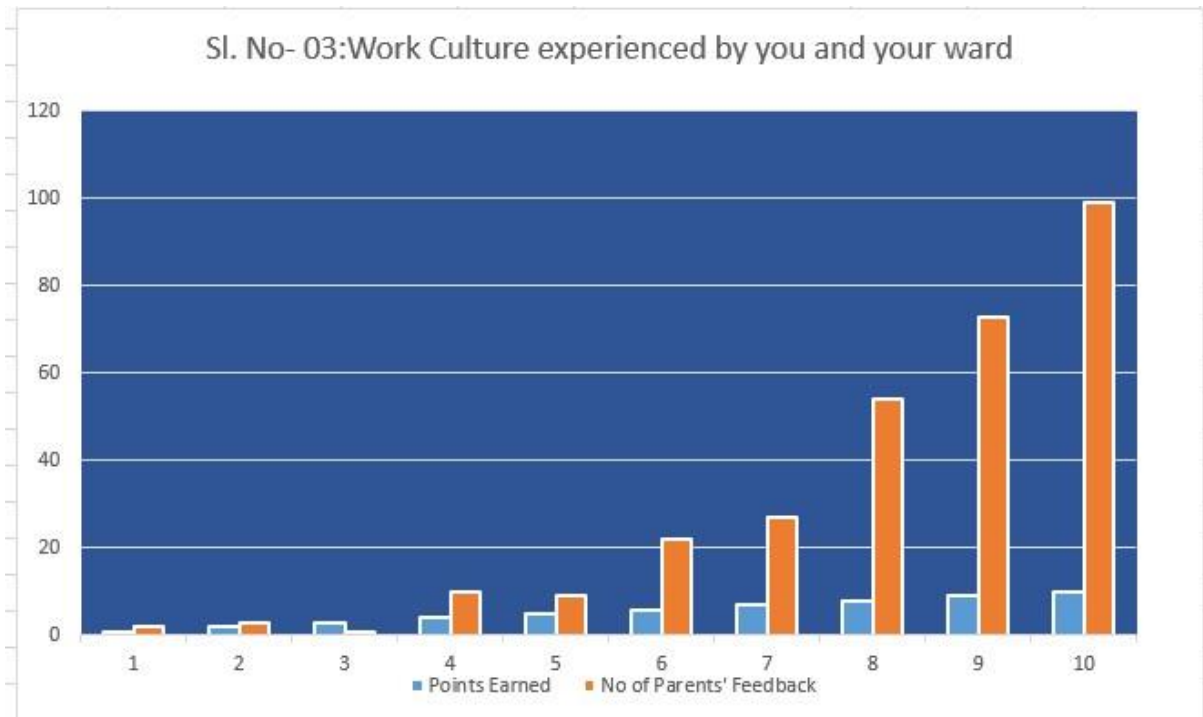

In 10 Point Scale-- '1' means 'Very Poor' and '10' Means 'Excellent'

In 10 Point Scale-- '1' means 'Very Poor' and '10' Means 'Excellent'

In 10 Point Scale-- '1' means 'Very Poor' and '10' Means 'Excellent'

Sl. No- 05: Library facilities in the college

In 10 Point Scale-- '1' means 'Very Poor' and '10' Means 'Excellent'

Sl. No- 06: Sports and Cultural activities

In 10 Point Scale-- '1' means 'Very Poor' and '10' Means 'Excellent'

In 10 Point Scale-- '1' means 'Very Poor' and '10' Means 'Excellent'

In 10 Point Scale-- '1' means 'Very Poor' and '10' Means 'Excellent'

Sl. No- 11: Evaluation and feedback mechanism

In 10 Point Scale-- '1' means 'Very Poor' and '10' Means 'Excellent'