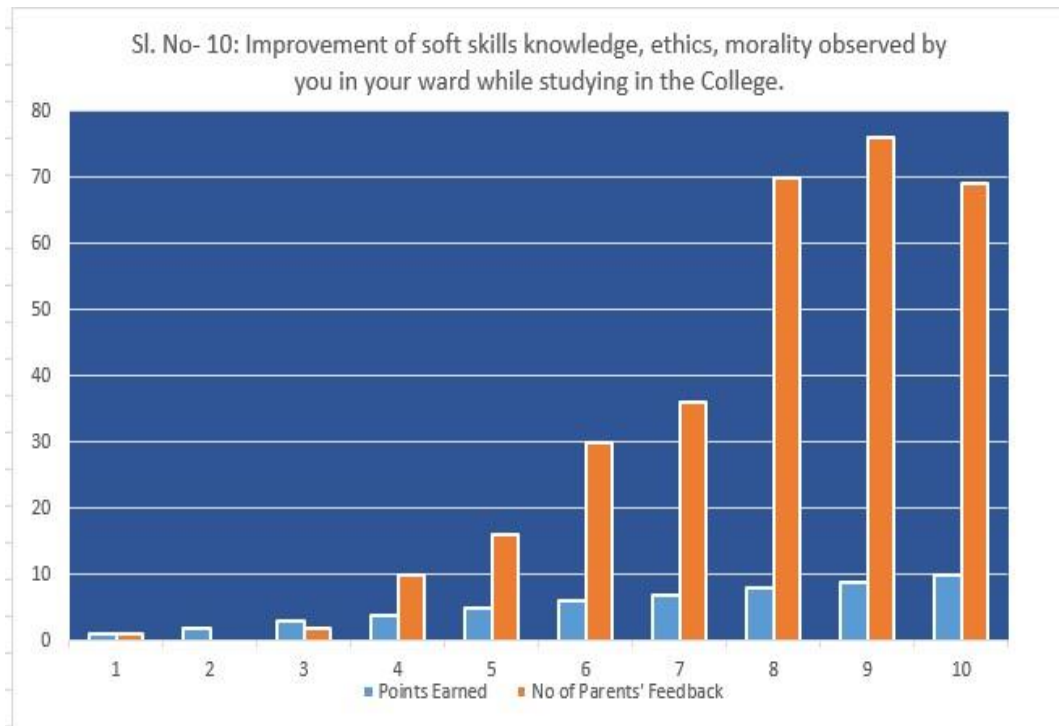

Sl. No- 05: Library facilities in the college

In 10 Point Scale-- '1' means 'Very Poor' and '10' Means 'Excellent'

Sl. No- 06: Sports and Cultural activities

In 10 Point Scale-- '1' means 'Very Poor' and '10' Means 'Excellent'

Sl. No- 07: Students' counselling and guidance

In 10 Point Scale-- '1' means 'Very Poor' and '10' Means 'Excellent'

Sl. No- 08: Use of information and Communication & Technology in the college

In 10 Point Scale-- '1' means 'Very Poor' and '10' Means 'Excellent'

In 10 Point Scale-- '1' means 'Very Poor' and '10' Means 'Excellent'

In 10 Point Scale-- '1' means 'Very Poor' and '10' Means 'Excellent'

Sl. No- 11: Evaluation and feedback mechanism

In 10 Point Scale-- '1' means 'Very Poor' and '10' Means 'Excellent'

Sl. No- 12: Examination system of the college

In 10 Point Scale-- '1' means 'Very Poor' and '10' Means 'Excellent'

In 10 Point Scale-- '1' means 'Very Poor' and '10' Means 'Excelle