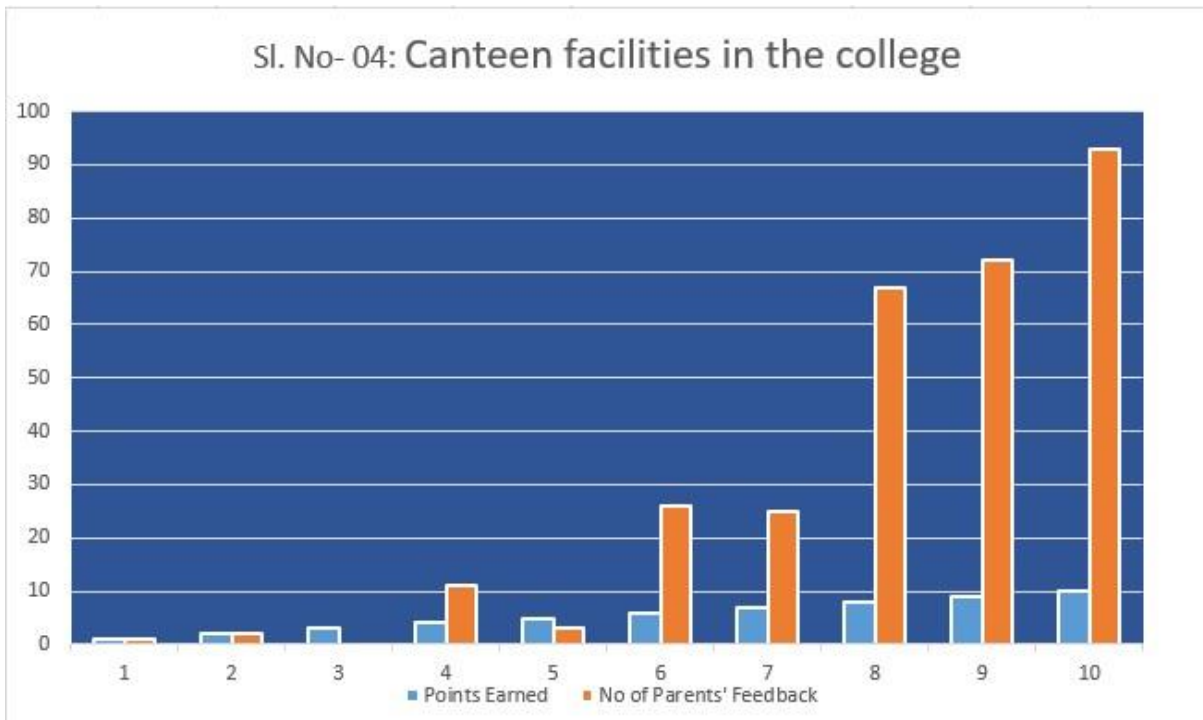

EGRA SARADA SHASHI BHUSAN COLLEGE

Analysis Report – Parents' Feedback -2023-2024

No. of Total Feedbacks Collected: **310**.

Academic Year: 2023-2024

In 10 Point Scale-- '1' means 'Very Poor' and '10' Means 'Excellent'

In 10 Point Scale-- '1' means 'Very Poor' and '10' Means 'Excellent'

In 10 Point Scale-- '1' means 'Very Poor' and '10' Means 'Excellent'

In 10 Point Scale-- '1' means 'Very Poor' and '10' Means 'Excellent'

Sl. No- 05: Library facilities in the college

In 10 Point Scale-- '1' means 'Very Poor' and '10' Means 'Excellent'

Sl. No- 06: Sports and Cultural activities

In 10 Point Scale-- '1' means 'Very Poor' and '10' Means 'Excellent'

In 10 Point Scale-- '1' means 'Very Poor' and '10' Means 'Excellent'

In 10 Point Scale-- '1' means 'Very Poor' and '10' Means 'Excellent'

Sl. No- 11: Evaluation and feedback mechanism

In 10 Point Scale-- '1' means 'Very Poor' and '10' Means 'Excellent'