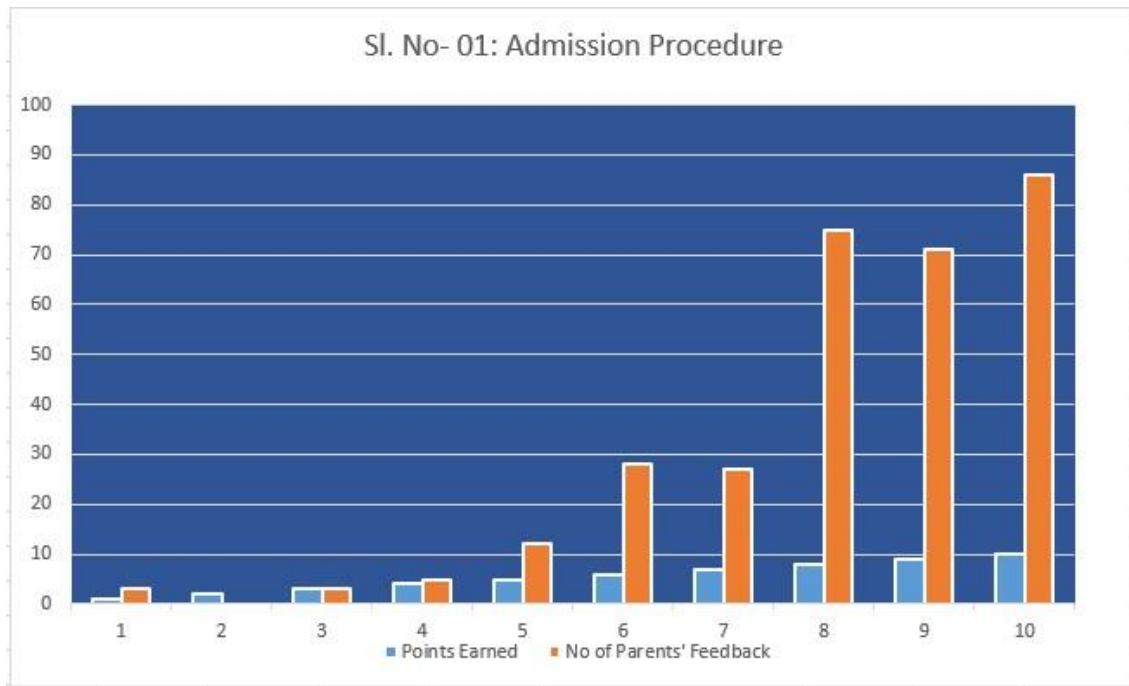

EGRA SARADA SHASHI BHUSAN COLLEGE

Analysis Report – Parents' Feedback -2023-2024

No. of Total Feedbacks Collected: **310**.

Academic Year: 2023-2024

In 10 Point Scale-- '1' means 'Very Poor' and '10' Means 'Excellent'

In 10 Point Scale-- '1' means 'Very Poor' and '10' Means 'Excellent'

In 10 Point Scale-- '1' means 'Very Poor' and '10' Means 'Excellent'

In 10 Point Scale-- '1' means 'Very Poor' and '10' Means 'Excellent'

Sl. No- 05: Library facilities in the college

In 10 Point Scale-- '1' means 'Very Poor' and '10' Means 'Excellent'

Sl. No- 06: Sports and Cultural activities

In 10 Point Scale-- '1' means 'Very Poor' and '10' Means 'Excellent'

In 10 Point Scale-- '1' means 'Very Poor' and '10' Means 'Excellent'

In 10 Point Scale-- '1' means 'Very Poor' and '10' Means 'Excellent'

Sl. No- 11: Evaluation and feedback mechanism

In 10 Point Scale-- '1' means 'Very Poor' and '10' Means 'Excellent'