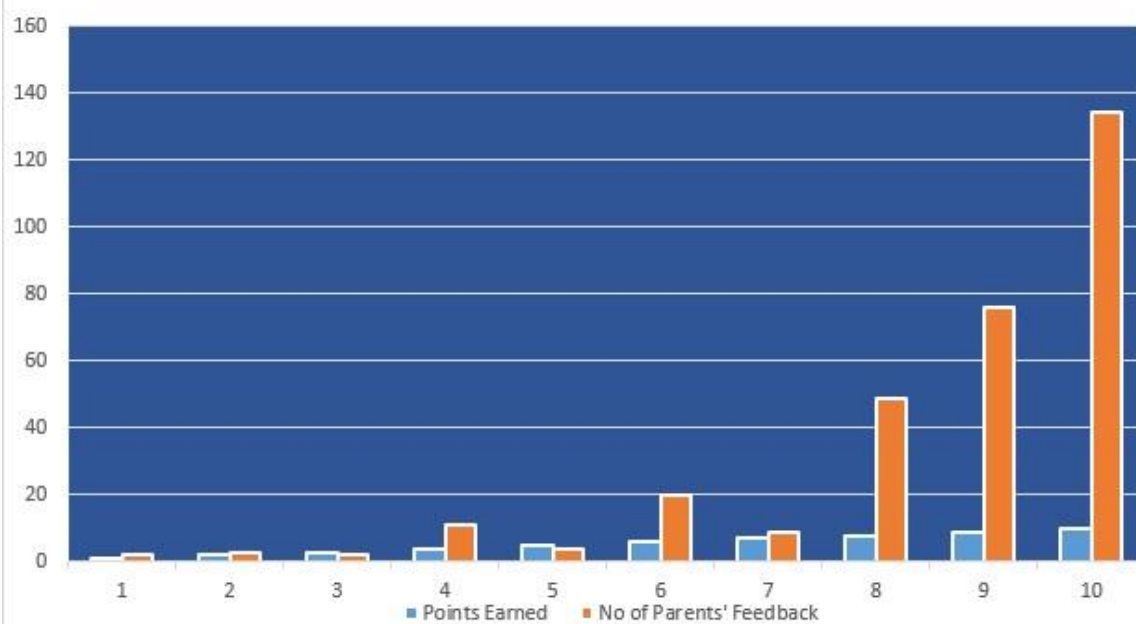

Sl. No- 07: Students' counselling and guidance

In 10 Point Scale-- '1' means 'Very Poor' and '10' Means 'Excellent'

Sl. No- 08: Use of information and Communication & Technology in the college

In 10 Point Scale-- '1' means 'Very Poor' and '10' Means 'Excellent'

In 10 Point Scale-- '1' means 'Very Poor' and '10' Means 'Excellent'

In 10 Point Scale-- '1' means 'Very Poor' and '10' Means 'Excellent'

Sl. No- 11: Evaluation and feedback mechanism

In 10 Point Scale-- '1' means 'Very Poor' and '10' Means 'Excellent'

Sl. No- 12: Examination system of the college

In 10 Point Scale-- '1' means 'Very Poor' and '10' Means 'Excellent'

In 10 Point Scale-- '1' means 'Very Poor' and '10' Means 'Excelle