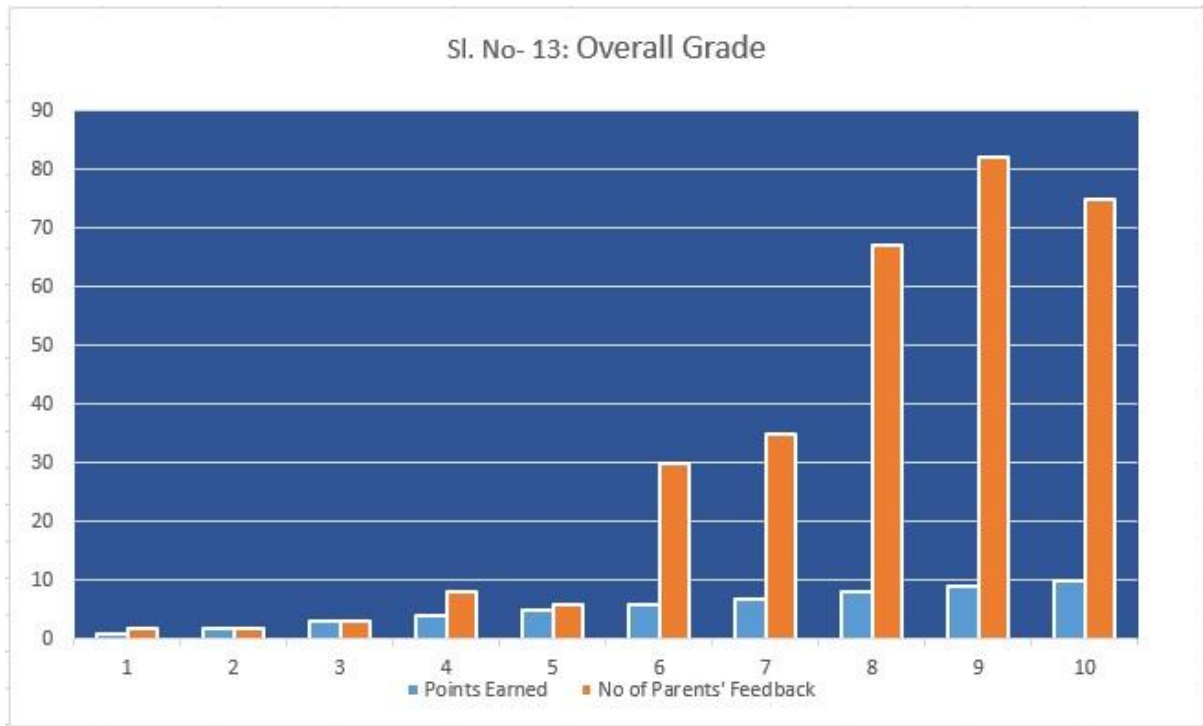

Sl. No- 07: Students' counselling and guidance

In 10 Point Scale-- '1' means 'Very Poor' and '10' Means 'Excellent'

Sl. No- 08: Use of information and Communication & Technology in the college

In 10 Point Scale-- '1' means 'Very Poor' and '10' Means 'Excellent'

In 10 Point Scale-- '1' means 'Very Poor' and '10' Means 'Excellent'

In 10 Point Scale-- '1' means 'Very Poor' and '10' Means 'Excellent'

Sl. No- 11: Evaluation and feedback mechanism

In 10 Point Scale-- '1' means 'Very Poor' and '10' Means 'Excellent'

Sl. No- 12: Examination system of the college

In 10 Point Scale-- '1' means 'Very Poor' and '10' Means 'Excellent'

In 10 Point Scale-- '1' means 'Very Poor' and '10' Means 'Excelle