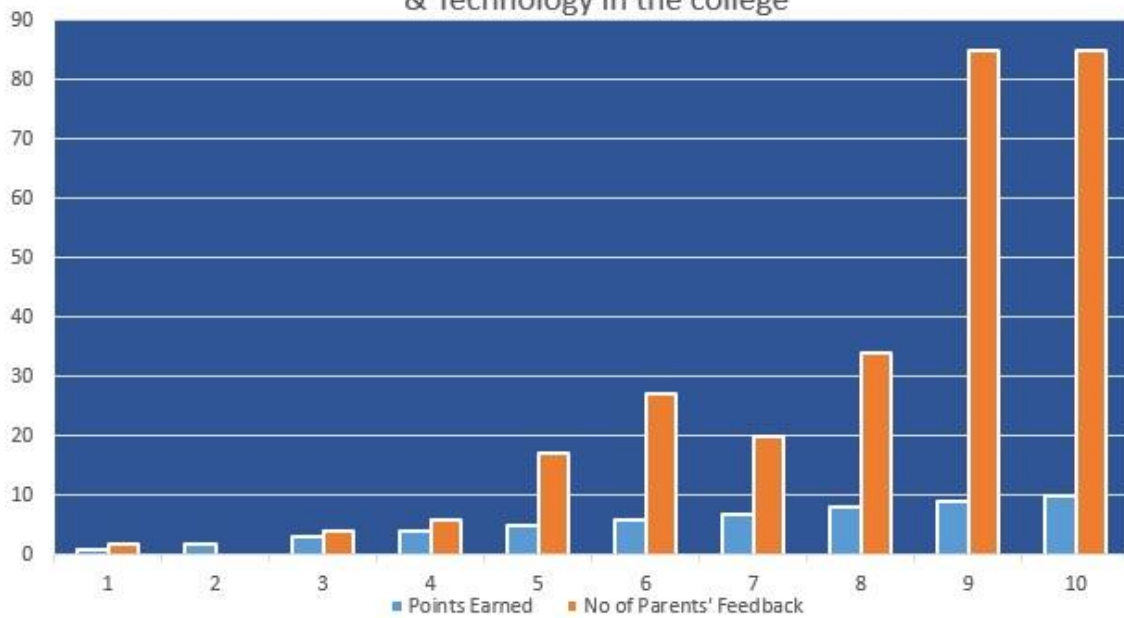

In 10 Point Scale-- '1' means 'Very Poor' and '10' Means 'Excellent'

In 10 Point Scale-- '1' means 'Very Poor' and '10' Means 'Excellent'

In 10 Point Scale-- '1' means 'Very Poor' and '10' Means 'Excellent'

Sl. No- 05: Library facilities in the college

In 10 Point Scale-- '1' means 'Very Poor' and '10' Means 'Excellent'

Sl. No- 06: Sports and Cultural activities

In 10 Point Scale-- '1' means 'Very Poor' and '10' Means 'Excellent'

Sl. No- 07: Students' counselling and guidance

In 10 Point Scale-- '1' means 'Very Poor' and '10' Means 'Excellent'

Sl. No- 08: Use of information and Communication & Technology in the college

In 10 Point Scale-- '1' means 'Very Poor' and '10' Means 'Excellent'

In 10 Point Scale-- '1' means 'Very Poor' and '10' Means 'Excellent'

In 10 Point Scale-- '1' means 'Very Poor' and '10' Means 'Excellent'

Sl. No- 11: Evaluation and feedback mechanism

In 10 Point Scale-- '1' means 'Very Poor' and '10' Means 'Excellent'