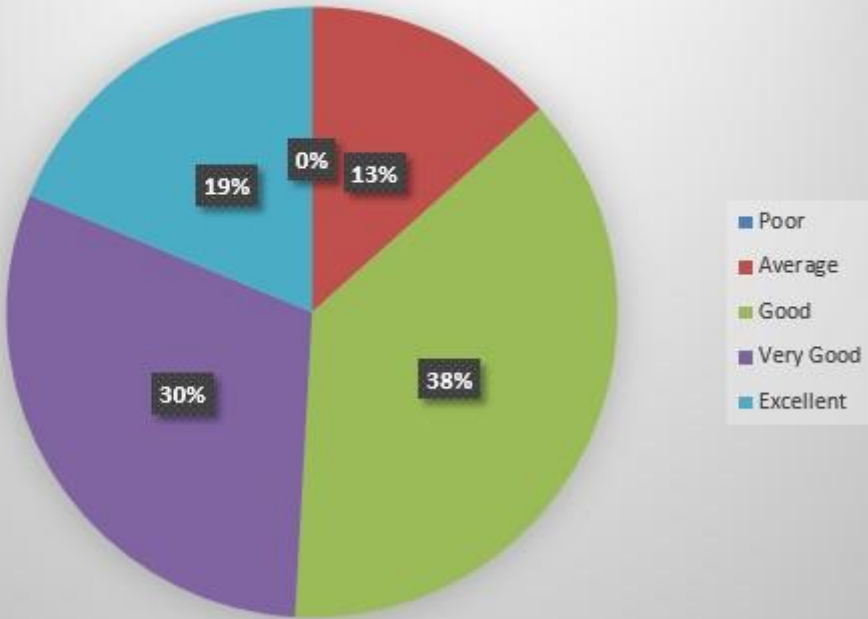

EGRA SARADA SHASHI BHUSAN COLLEGE

Final Analysis of Alumna Feedback of the College

Academic Year-2021-2022

Total No. of Feedbacks Received: **112**

2. Infrastructure and Lab facilities

3. Faculty

4. Canteen Facilities in the College

5. Library Facilities in the College

6. Assistance and Co-operation from Office Staff

7. Hostel facilities in the college

8. Educational resources in the college

9. Admission procedure in the college

10. Overall rating of the college