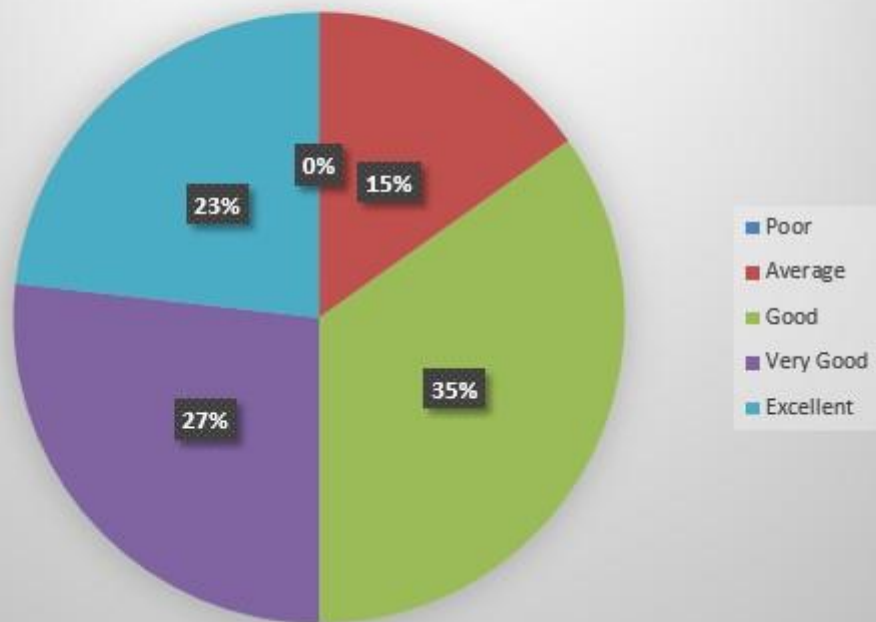

EGRA SARADA SHASHI BHUSAN COLLEGE

Final Analysis of Alumna Feedback of the College

Academic Year-2021-2022

Total No. of Feedbacks Received: **112**

2. Infrastructure and Lab facilities

3. Faculty

4. Canteen Facilities in the College

5. Library Facilities in the College

6. Assistance and Co-operation from Office Staff

7. Hostel facilities in the college

8. Educational resources in the college

9. Admission procedure in the college

10. Overall rating of the college