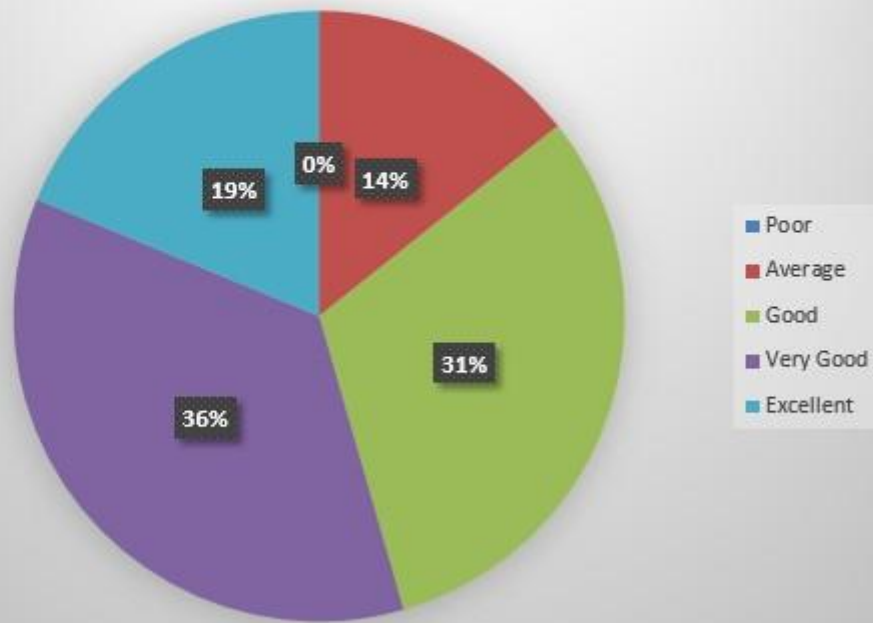

EGRA SARADA SHASHI BHUSAN COLLEGE

Final Analysis of Alumna Feedback of the College

Academic Year-2021-2022

Total No. of Feedbacks Received: **112**

2. Infrastructure and Lab facilities

3. Faculty

4. Canteen Facilities in the College

5. Library Facilities in the College

6. Assistance and Co-operation from Office Staff

7. Hostel facilities in the college

8. Educational resources in the college

9. Admission procedure in the college

10. Overall rating of the college