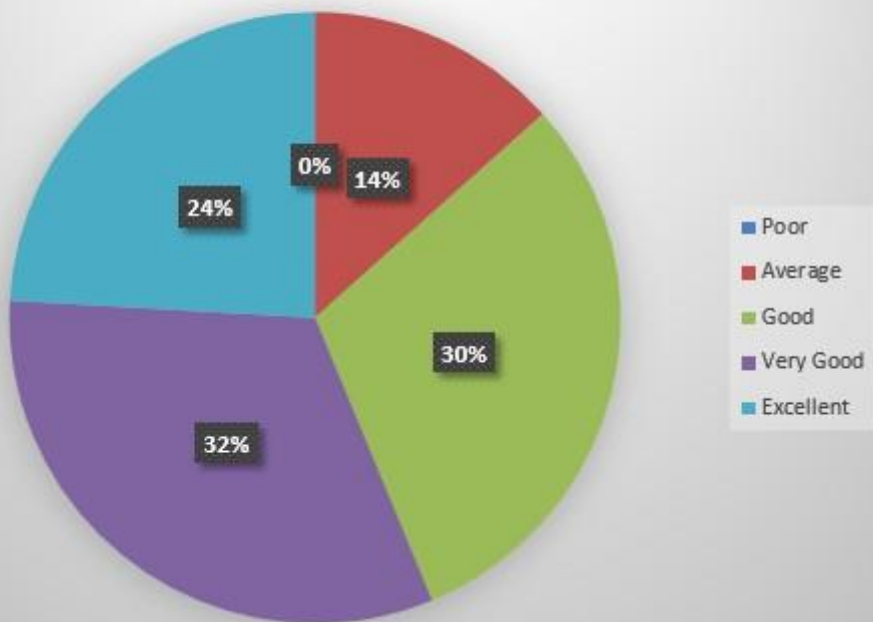

EGRA SARADA SHASHI BHUSAN COLLEGE

Final Analysis of Alumna Feedback of the College

Academic Year-2021-2022

Total No. of Feedbacks Received: **112**

2. Infrastructure and Lab facilities

3. Faculty

4. Canteen Facilities in the College

5. Library Facilities in the College

6. Assistance and Co-operation from Office Staff

7. Hostel facilities in the college

8. Educational resources in the college

9. Admission procedure in the college

10. Overall rating of the college