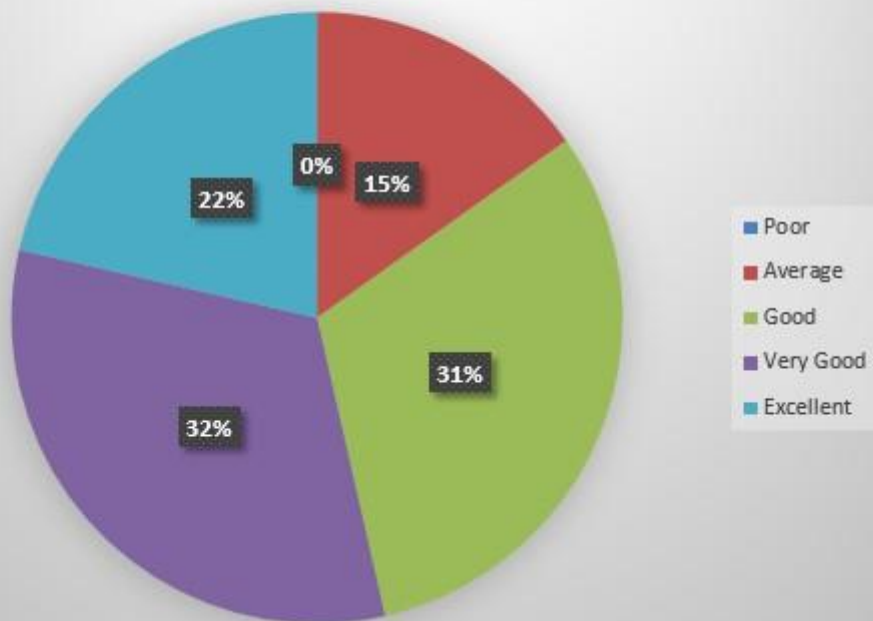

EGRA SARADA SHASHI BHUSAN COLLEGE

Final Analysis of Alumna Feedback of the College

Academic Year-2021-2022

Total No. of Feedbacks Received: **112**

2. Infrastructure and Lab facilities

3. Faculty

4. Canteen Facilities in the College

5. Library Facilities in the College

6. Assistance and Co-operation from Office Staff

7. Hostel facilities in the college

8. Educational resources in the college

9. Admission procedure in the college

10. Overall rating of the college