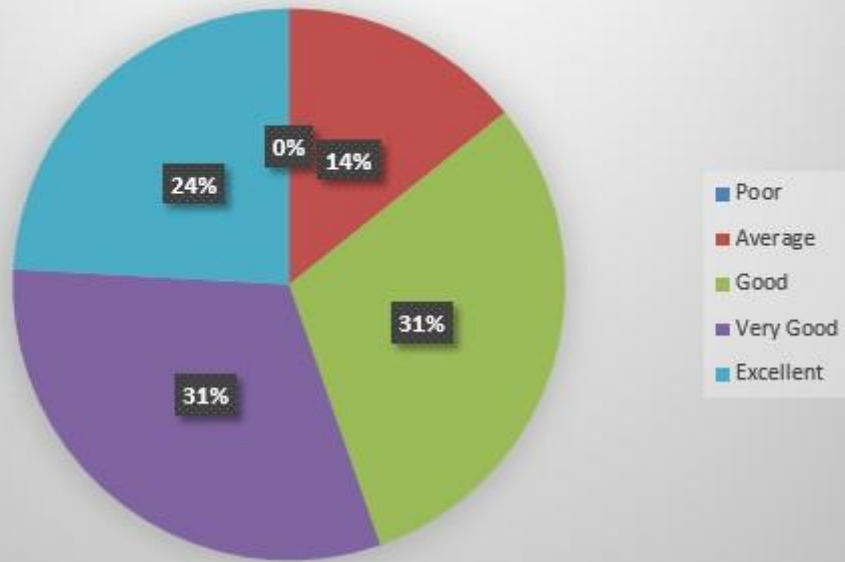

EGRA SARADA SHASHI BHUSAN COLLEGE

Final Analysis of Alumna Feedback of the College

Academic Year-2021-2022

Total No. of Feedbacks Received: **112**

2. Infrastructure and Lab facilities

3. Faculty

4. Canteen Facilities in the College

5. Library Facilities in the College

6. Assistance and Co-operation from Office Staff

7. Hostel facilities in the college

8. Educational resources in the college

9. Admission procedure in the college

10. Overall rating of the college