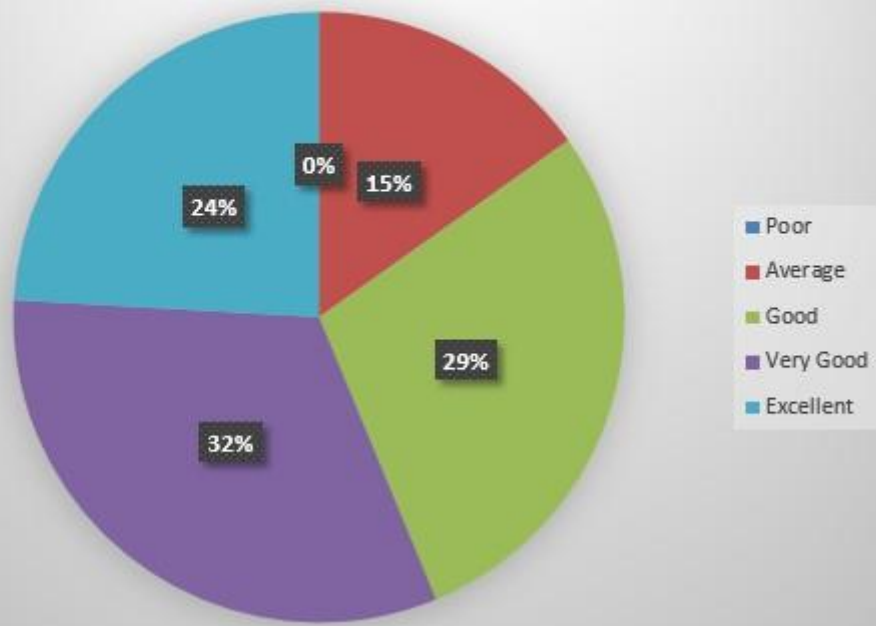

EGRA SARADA SHASHI BHUSAN COLLEGE

Final Analysis of Alumna Feedback of the College

Academic Year-2021-2022

Total No. of Feedbacks Received: **112**

2. Infrastructure and Lab facilities

3. Faculty

4. Canteen Facilities in the College

5. Library Facilities in the College

6. Assistance and Co-operation from Office Staff

7. Hostel facilities in the college

8. Educational resources in the college

9. Admission procedure in the college

10. Overall rating of the college