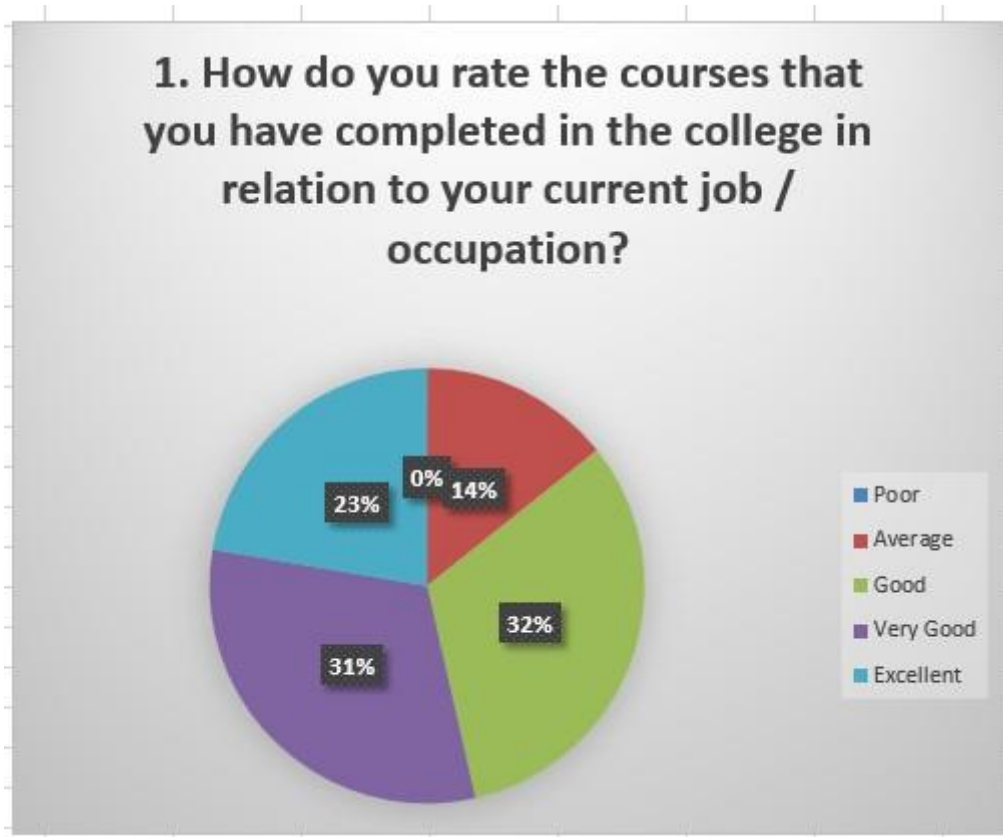

EGRA SARADA SHASHI BHUSAN COLLEGE

Final Analysis of Alumna Feedback of the College

Academic Year-2021-2022

Total No. of Feedbacks Received: **112**

2. Infrastructure and Lab facilities

3. Faculty

4. Canteen Facilities in the College

5. Library Facilities in the College

6. Assistance and Co-operation from Office Staff

7. Hostel facilities in the college

8. Educational resources in the college

9. Admission procedure in the college

10. Overall rating of the college