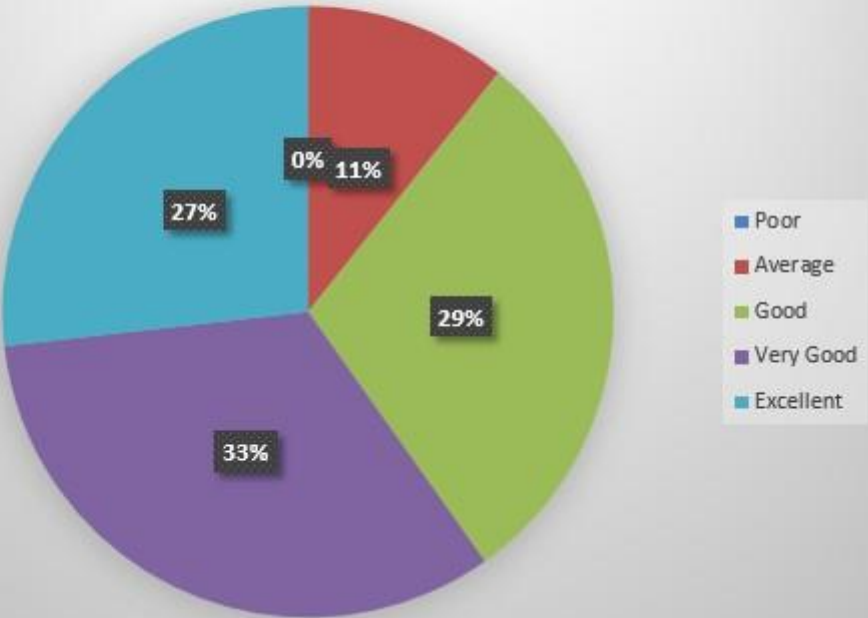

EGRA SARADA SHASHI BHUSAN COLLEGE

Final Analysis of Alumna Feedback of the College

Academic Year-2021-2022

Total No. of Feedbacks Received: **112**

2. Infrastructure and Lab facilities

3. Faculty

4. Canteen Facilities in the College

5. Library Facilities in the College

6. Assistance and Co-operation from Office Staff

7. Hostel facilities in the college

8. Educational resources in the college

9. Admission procedure in the college

10. Overall rating of the college