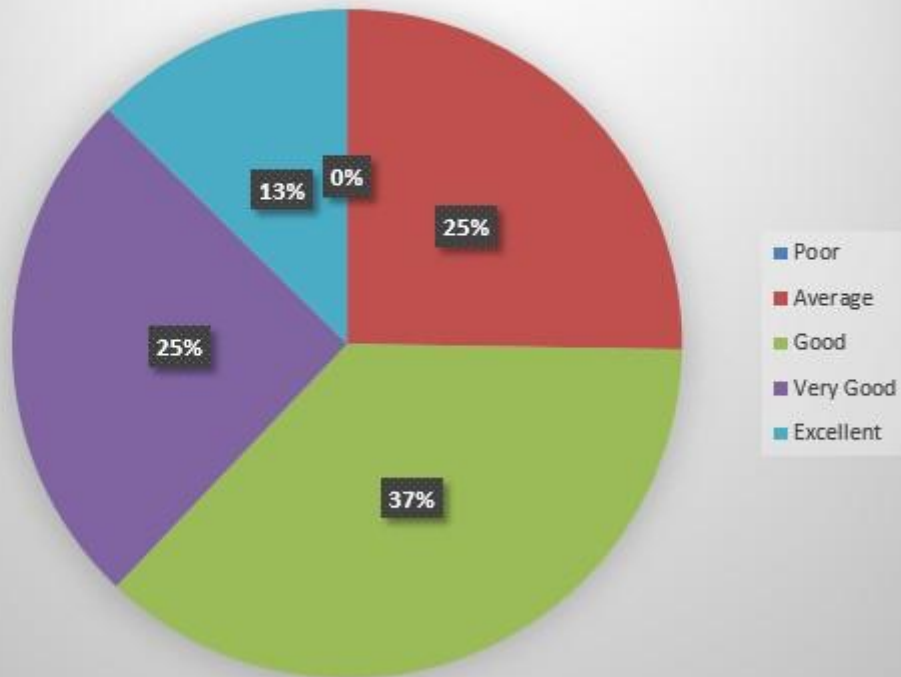

EGRA SARADA SHASHI BHUSAN COLLEGE

Final Analysis of Alumna Feedback of the College

Academic Year-2018-2019

Total No. of Feedbacks Received: 95

2. Infrastructure and Lab facilities

3. Faculty

4. Canteen Facilities in the College

5. Library Facilities in the College

6. Assistance and Co-operation from Office Staff

7. Hostel facilities in the college

8. Educational resources in the college

9. Admission procedure in the college

10. Overall rating of the college