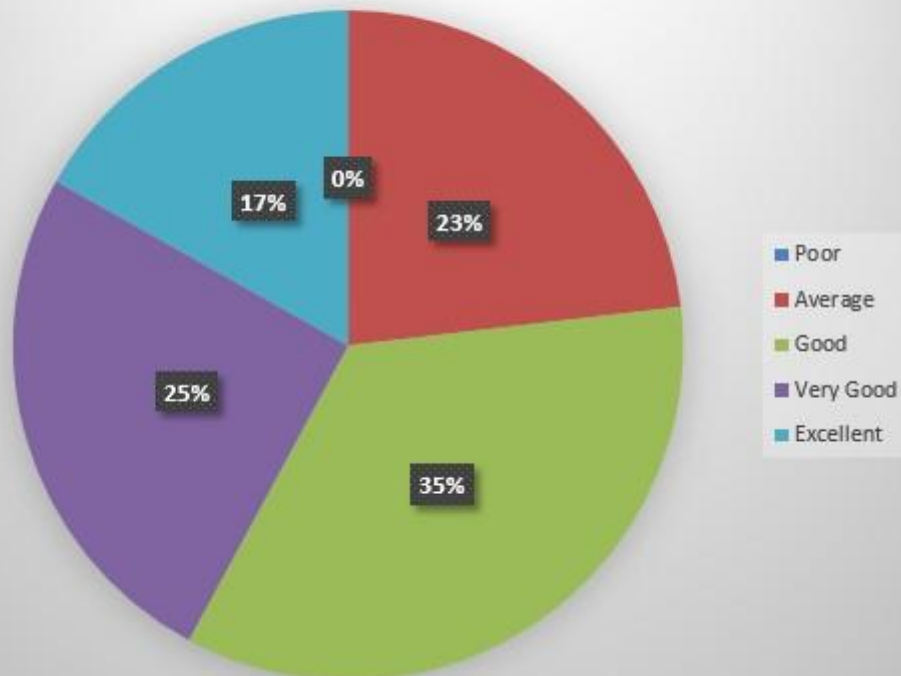

EGRA SARADA SHASHI BHUSAN COLLEGE

Final Analysis of Alumna Feedback of the College

Academic Year-2018-2019

Total No. of Feedbacks Received: 95

2. Infrastructure and Lab facilities

3. Faculty

4. Canteen Facilities in the College

5. Library Facilities in the College

6. Assistance and Co-operation from Office Staff

7. Hostel facilities in the college

8. Educational resources in the college

9. Admission procedure in the college

10. Overall rating of the college