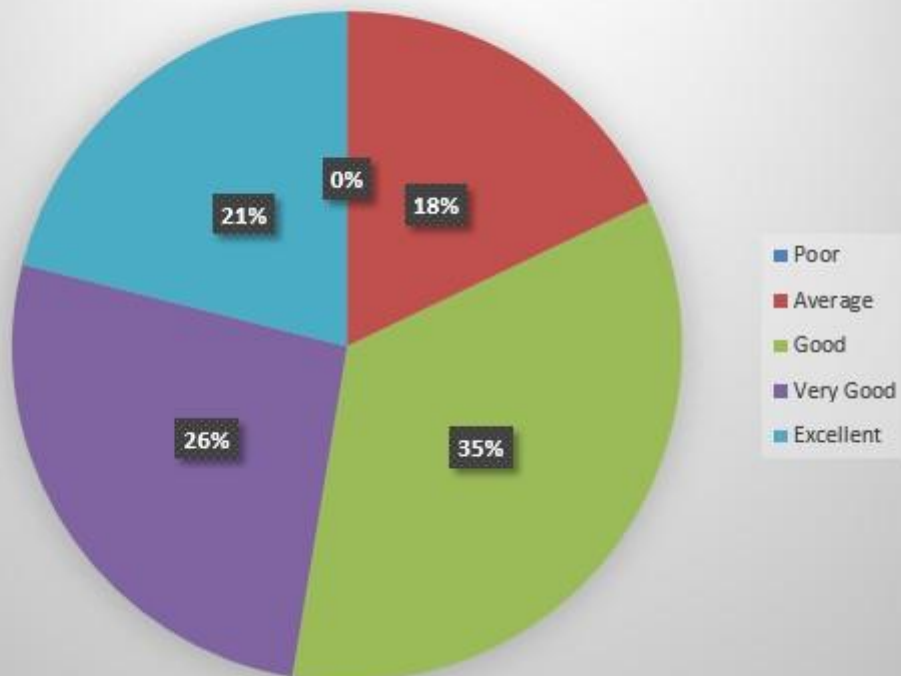

EGRA SARADA SHASHI BHUSAN COLLEGE

Final Analysis of Alumna Feedback of the College

Academic Year-2018-2019

Total No. of Feedbacks Received: 95

2. Infrastructure and Lab facilities

3. Faculty

4. Canteen Facilities in the College

5. Library Facilities in the College

6. Assistance and Co-operation from Office Staff

7. Hostel facilities in the college

8. Educational resources in the college

9. Admission procedure in the college

10. Overall rating of the college