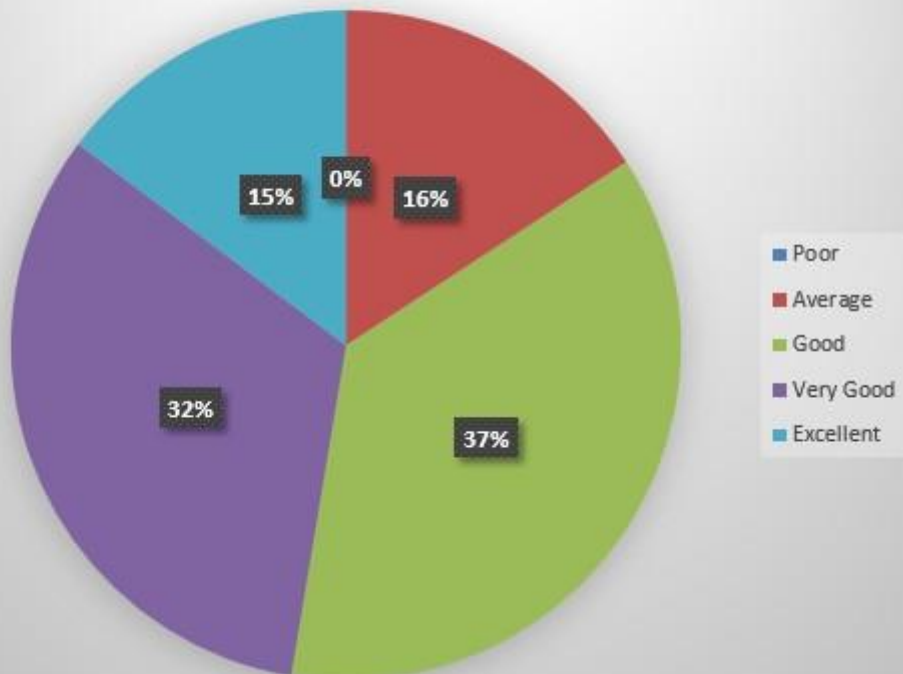

EGRA SARADA SHASHI BHUSAN COLLEGE

Final Analysis of Alumna Feedback of the College

Academic Year-2018-2019

Total No. of Feedbacks Received: 95

2. Infrastructure and Lab facilities

3. Faculty

4. Canteen Facilities in the College

5. Library Facilities in the College

6. Assistance and Co-operation from Office Staff

7. Hostel facilities in the college

8. Educational resources in the college

9. Admission procedure in the college

10. Overall rating of the college