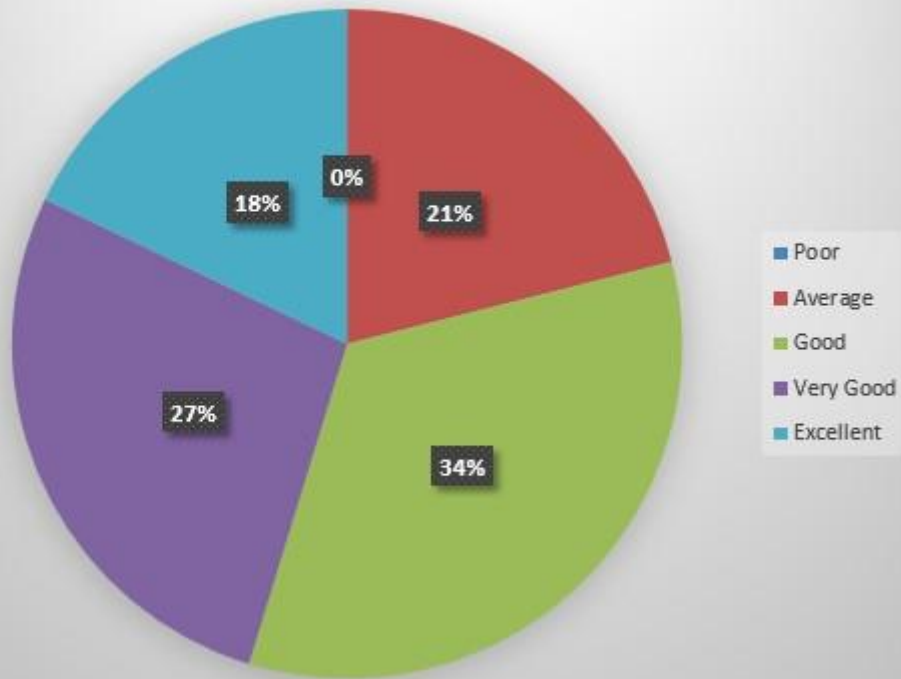

EGRA SARADA SHASHI BHUSAN COLLEGE

Final Analysis of Alumna Feedback of the College

Academic Year-2018-2019

Total No. of Feedbacks Received: 95

2. Infrastructure and Lab facilities

3. Faculty

4. Canteen Facilities in the College

5. Library Facilities in the College

6. Assistance and Co-operation from Office Staff

7. Hostel facilities in the college

8. Educational resources in the college

9. Admission procedure in the college

10. Overall rating of the college