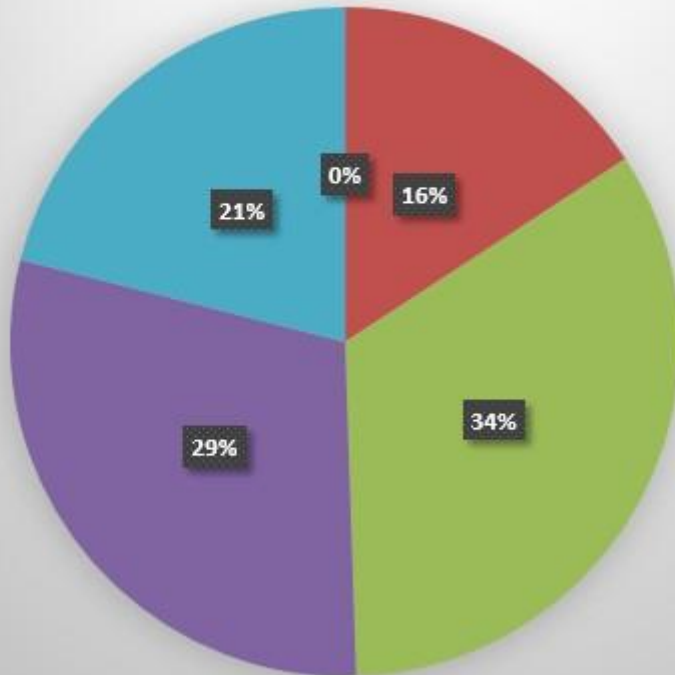

10. Overall rating of the college

(Ctrl) ▾

- Poor
- Average
- Good
- Very Good
- Excellent