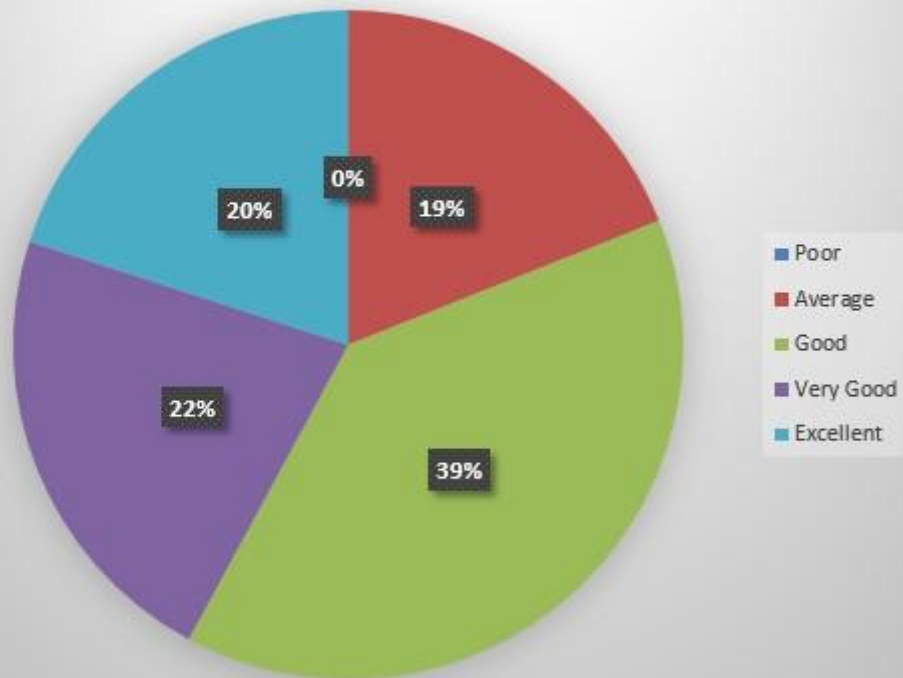

EGRA SARADA SHASHI BHUSAN COLLEGE

Final Analysis of Alumna Feedback of the College

Academic Year-2018-2019

Total No. of Feedbacks Received: 95

2. Infrastructure and Lab facilities

3. Faculty

4. Canteen Facilities in the College

5. Library Facilities in the College

6. Assistance and Co-operation from Office Staff

7. Hostel facilities in the college

8. Educational resources in the college

9. Admission procedure in the college

10. Overall rating of the college