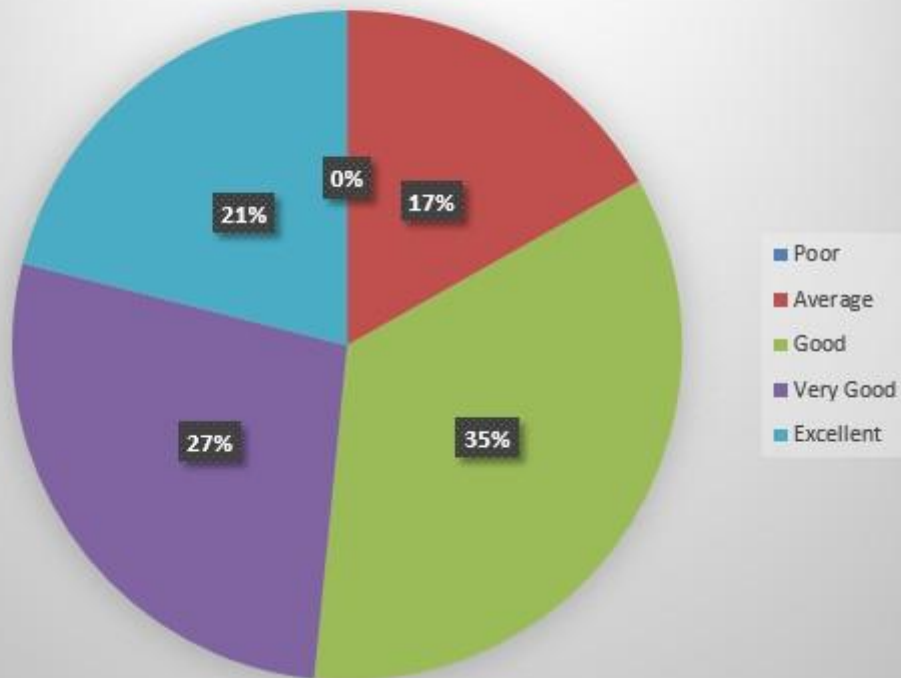

EGRA SARADA SHASHI BHUSAN COLLEGE

Final Analysis of Alumna Feedback of the College

Academic Year-2018-2019

Total No. of Feedbacks Received: 95

2. Infrastructure and Lab facilities

3. Faculty

4. Canteen Facilities in the College

5. Library Facilities in the College

6. Assistance and Co-operation from Office Staff

7. Hostel facilities in the college

8. Educational resources in the college

9. Admission procedure in the college

10. Overall rating of the college