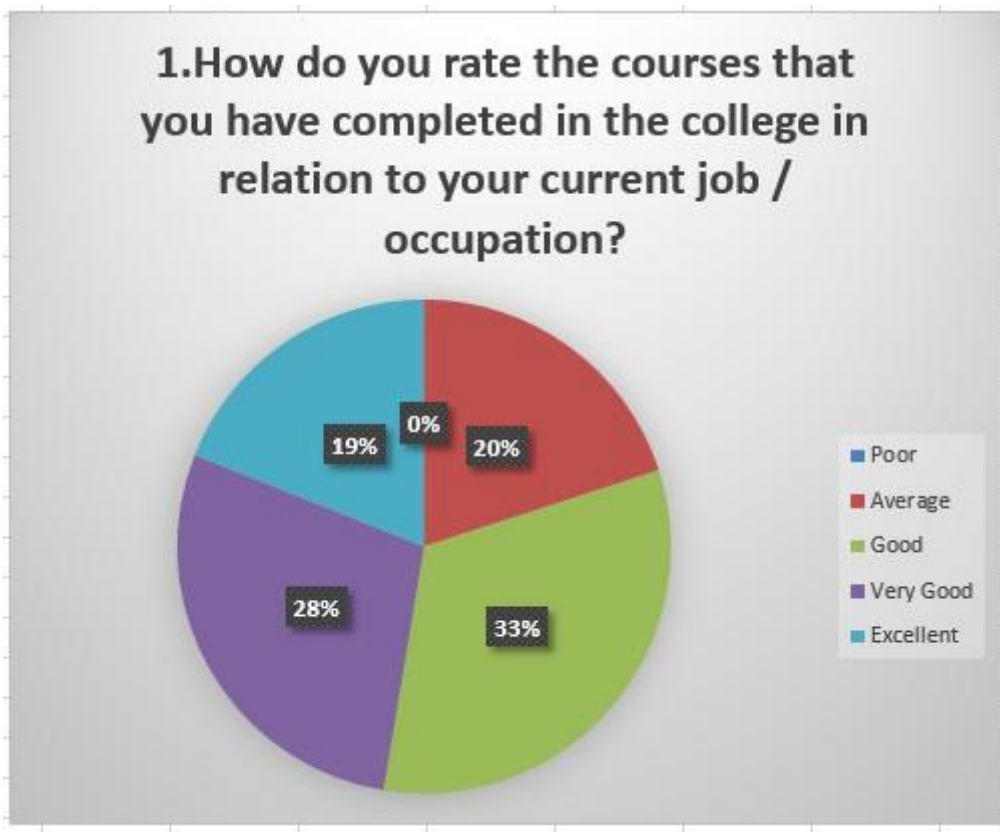

EGRA SARADA SHASHI BHUSAN COLLEGE

Final Analysis of Alumna Feedback of the College

Academic Year-2018-2019

Total No. of Feedbacks Received: 95

2. Infrastructure and Lab facilities

3. Faculty

4. Canteen Facilities in the College

5. Library Facilities in the College

6. Assistance and Co-operation from Office Staff

7. Hostel facilities in the college

8. Educational resources in the college

9. Admission procedure in the college

10. Overall rating of the college