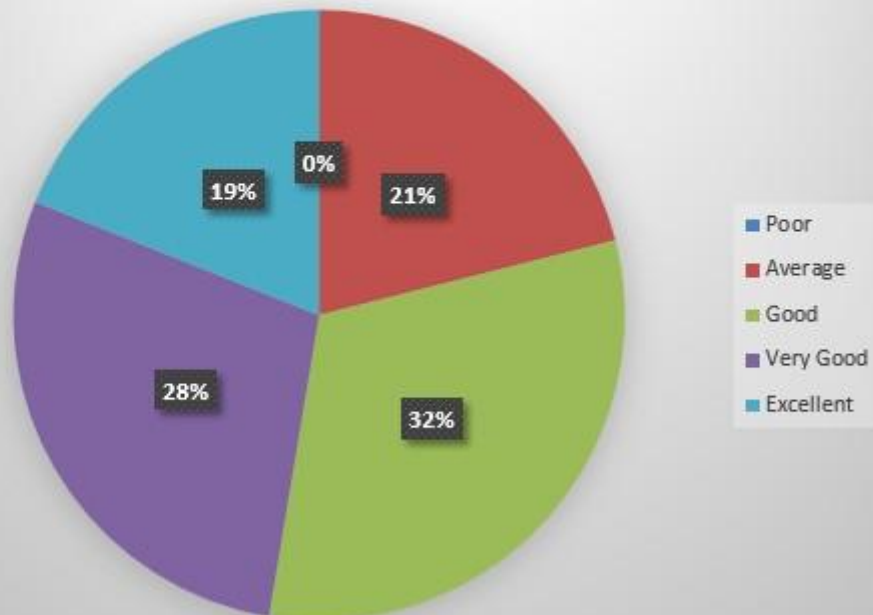

EGRA SARADA SHASHI BHUSAN COLLEGE

Final Analysis of Alumna Feedback of the College

Academic Year-2018-2019

Total No. of Feedbacks Received: 95

2. Infrastructure and Lab facilities

3. Faculty

4. Canteen Facilities in the College

5. Library Facilities in the College

6. Assistance and Co-operation from Office Staff

7. Hostel facilities in the college

8. Educational resources in the college

9. Admission procedure in the college

10. Overall rating of the college